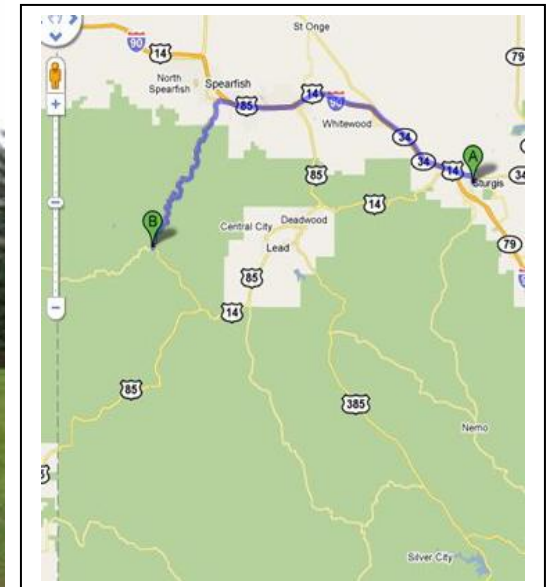

Join your FVHOG Family
for a refreshing beverage.
Monday August 09, 2010
1pm to 3pm

On your way to or from
the Rendezvous, enjoy
Spearfish Canyon,
Bridal Veil Falls &
Cheyenne Crossing.
For more Lodge maps and
directions go to:

<http://spfcanyon.com/>

FOX VALLEY HOG® STURGIS RENDEZVOUS SPEARFISH CANYON LODGE

Spearfish Canyon Rd at Co Rt.222 Roughlock Falls Rd

GPS coordinates: N44° 21' 157" – W103° 55' 892"

Contact Popeye 630-772-9494